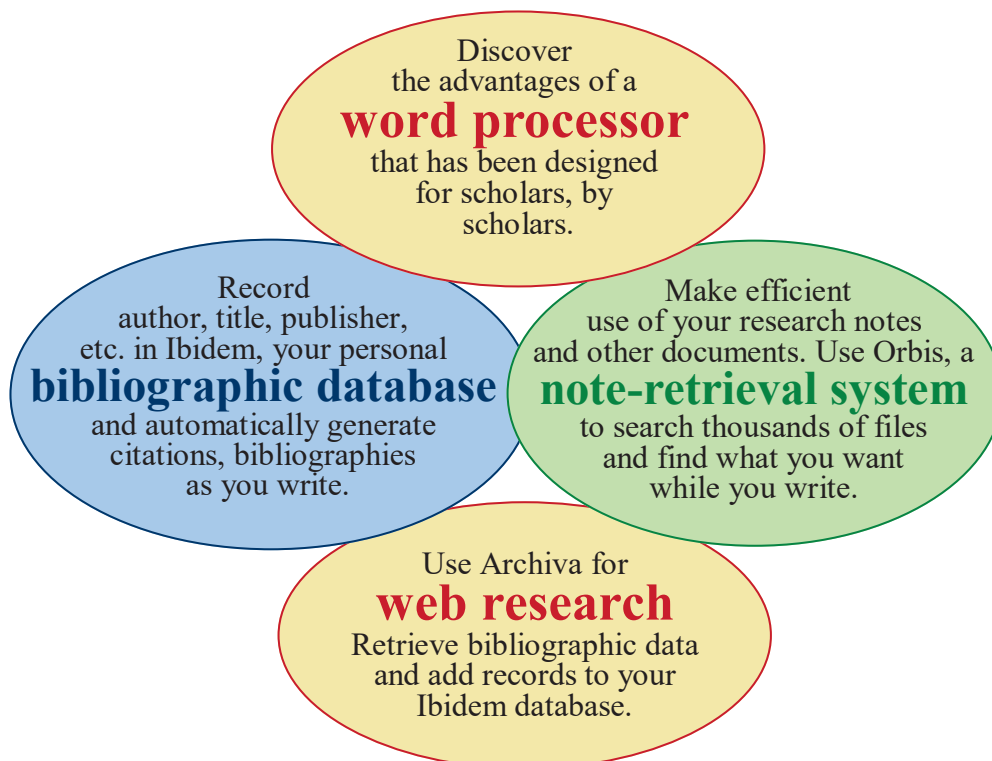

Nota Bene

Software for academic research and writing

Move seamlessly from online research, to your bibliographic data, to notes taken years ago, to the paper you are writing now.

Nota Bene Workstation: Nota Bene provides an integrated system for academic research and writing. It includes the programs pictured above, conversion to/from other formats, and more. Available for Windows or Mac.

Lingua: Add Lingua for Nota Bene's legendary support for Hebrew, Greek, Cyrillic, Arabic and more.

Orbis+: Orbis is included in Nota Bene Workstation. It will search your .NB files and present retrieved text for you to review and/or insert in your open document. Add Orbis+ to include RTF, DOC, DOCX, RTF and HTML files in your Orbis searches.

Archiva+: Archiva is included in Nota Bene Workstation. It will retrieve citations from online databases and add bibliographic records to your Ibidem database. Add Archiva+ to convert formatted bibliographies or ISBN numbers to Ibidem records.

Radius: Add Radius to capture web pages for academic or personal use. Captured pages will be saved and organized both as structured data for access in Ibidem and as free-form text searchable by Orbis.